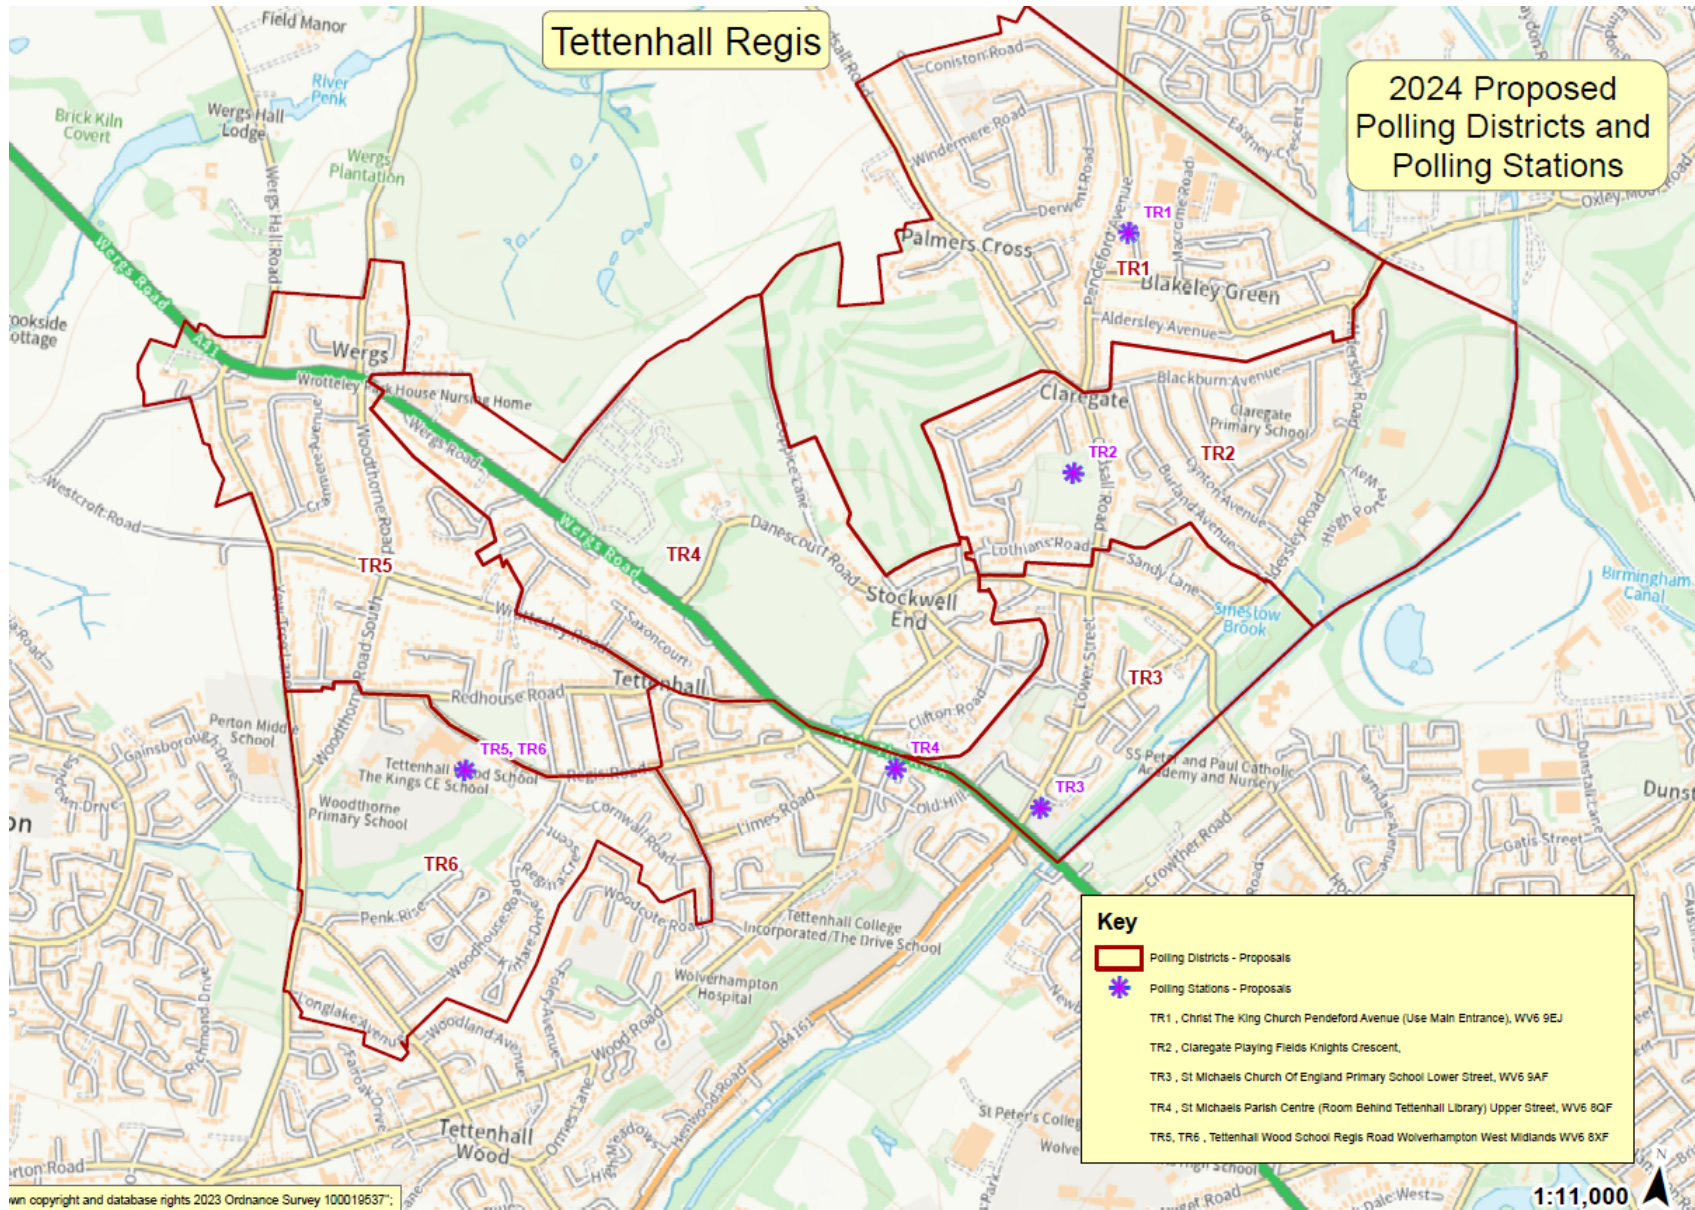

Polling District and Polling Station Final Proposals from Acting Returning Officer