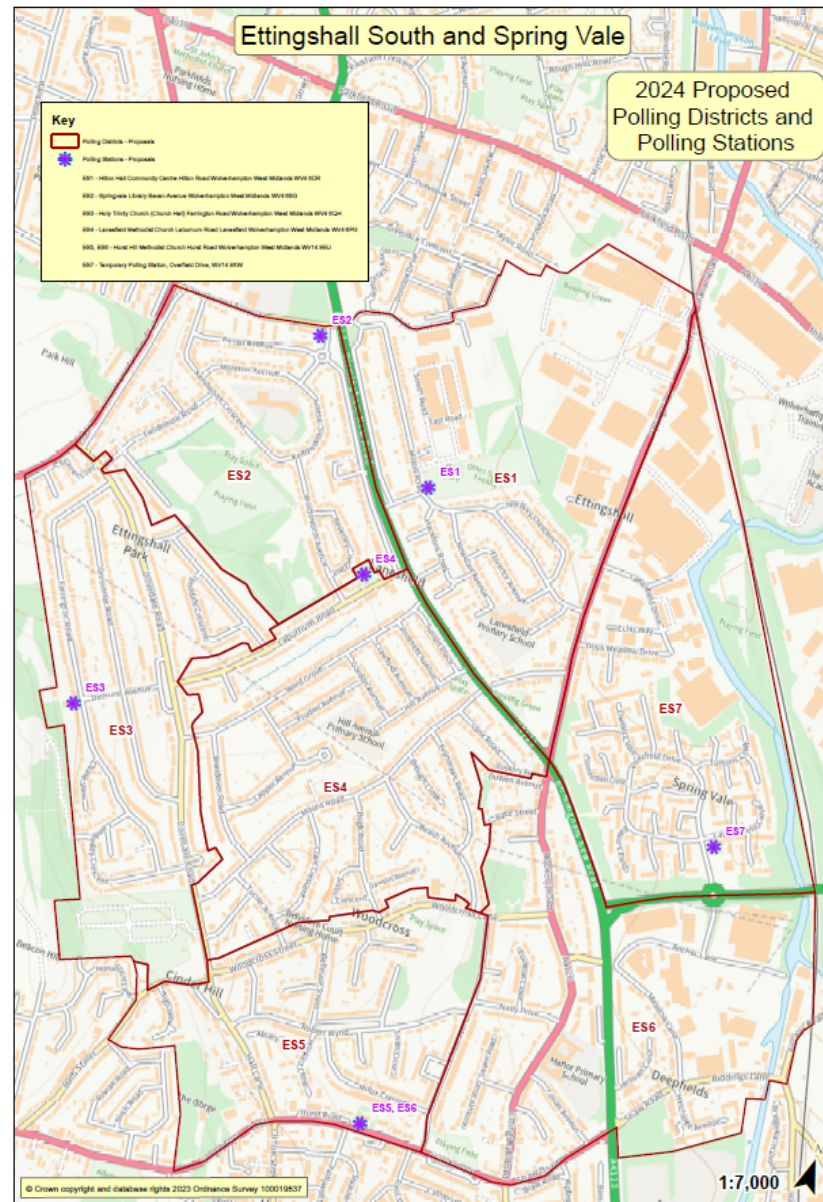

Polling District and Polling Station Final Proposals from Acting Returning Officer