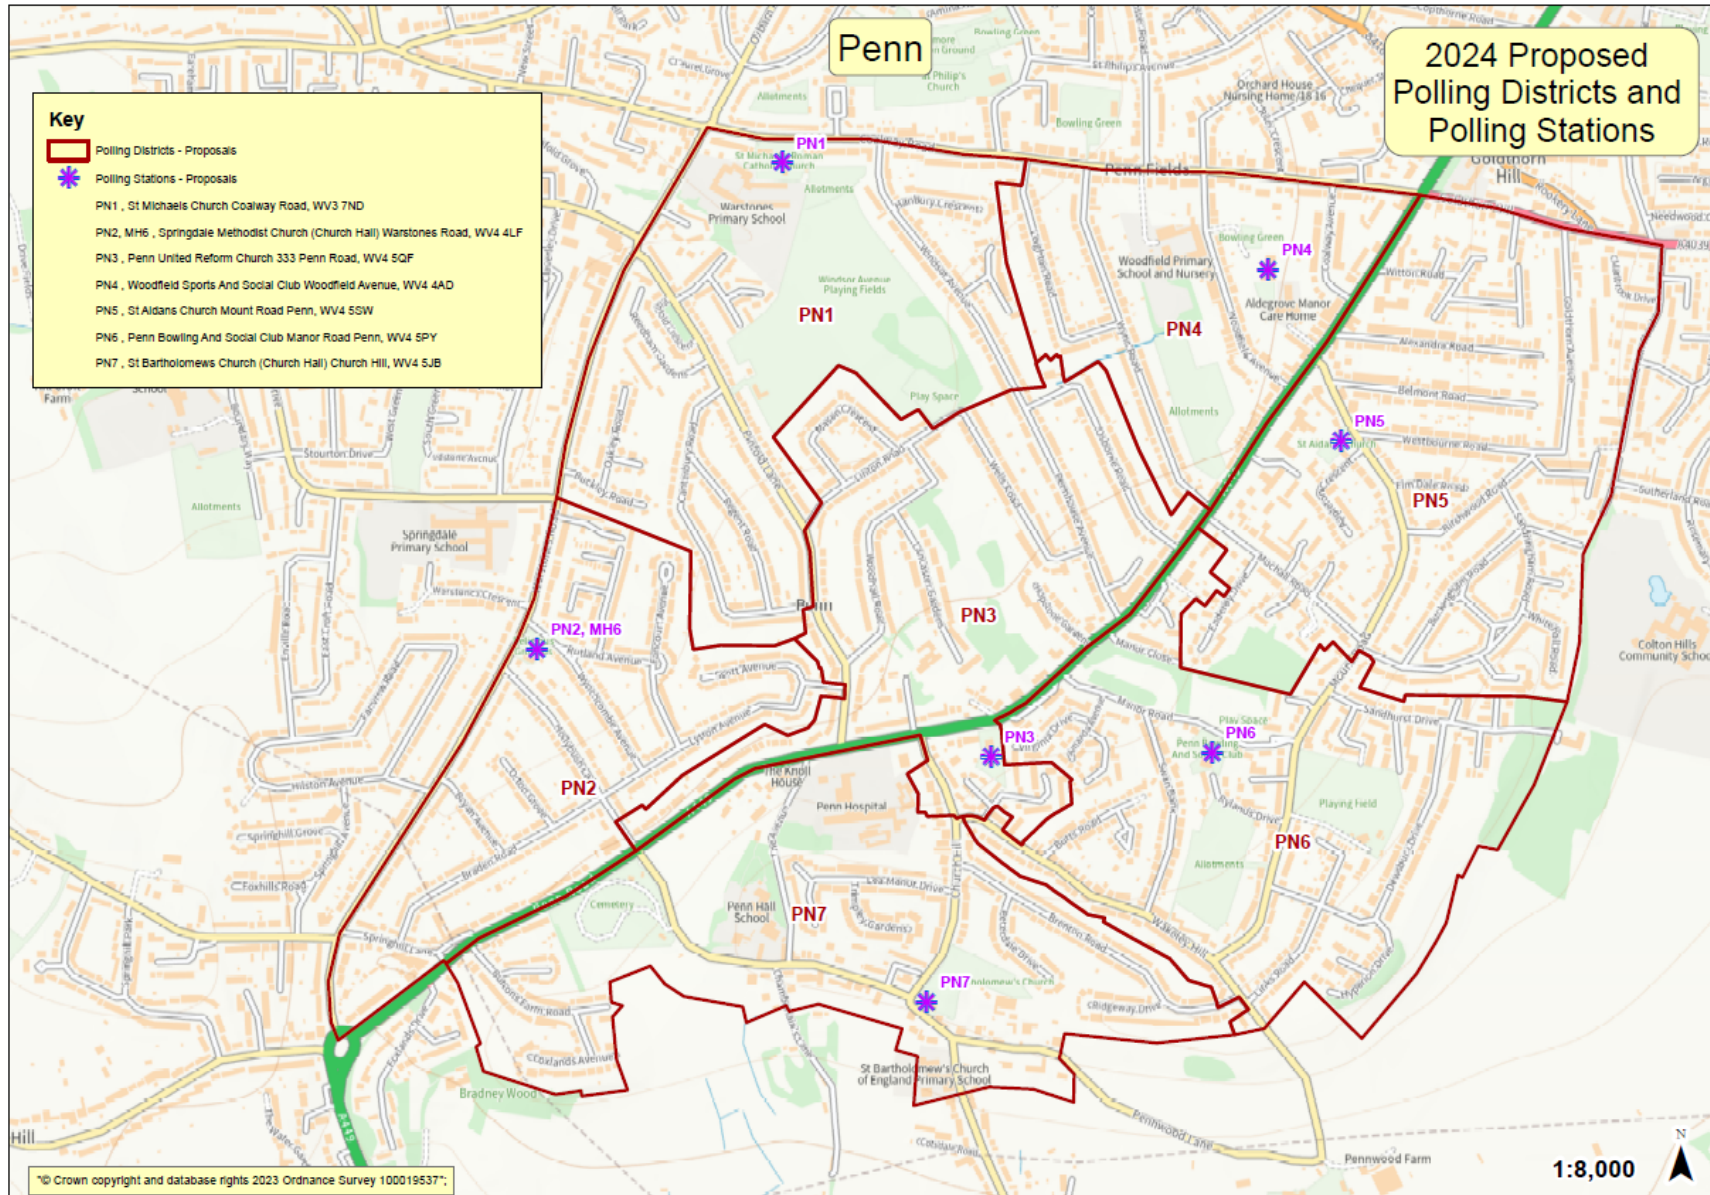

Polling District and Polling Station Final Proposals from Acting Returning Officer