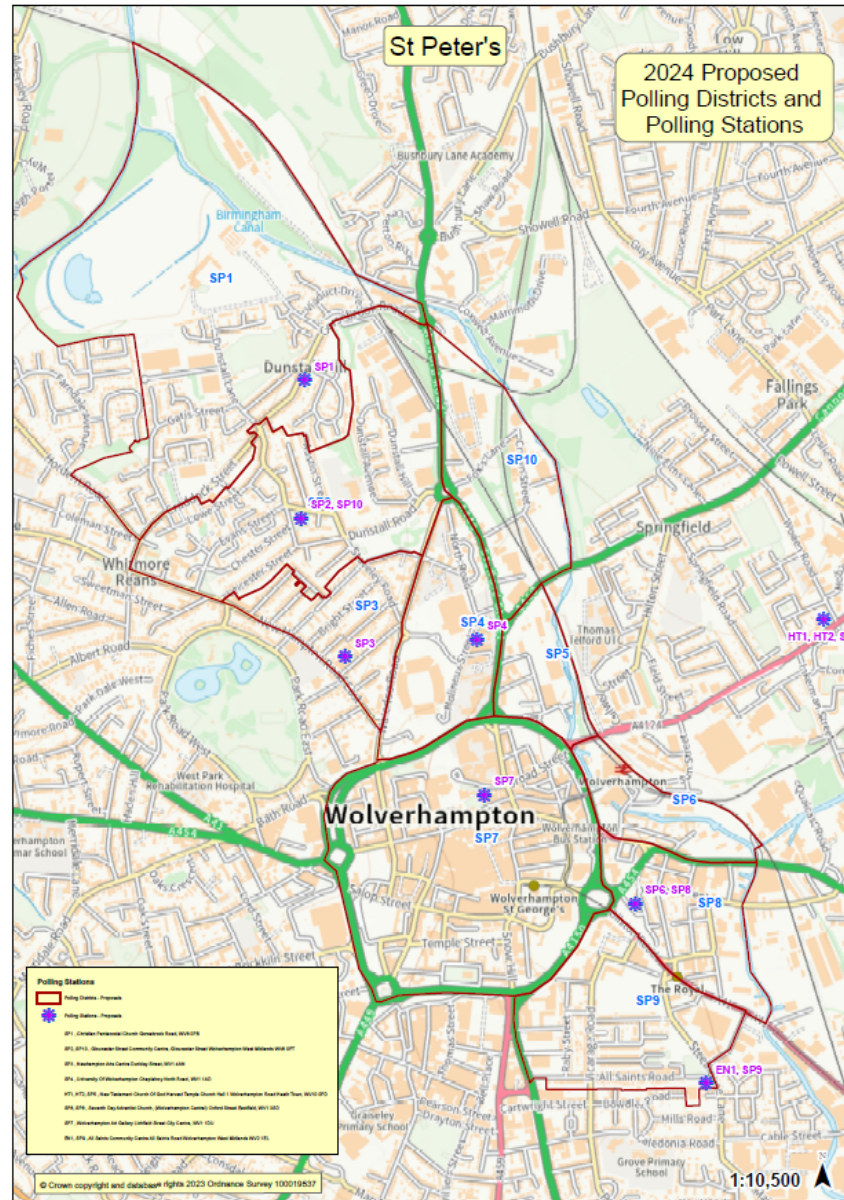

Polling District and Polling Station Final Proposals from Acting Returning Officer