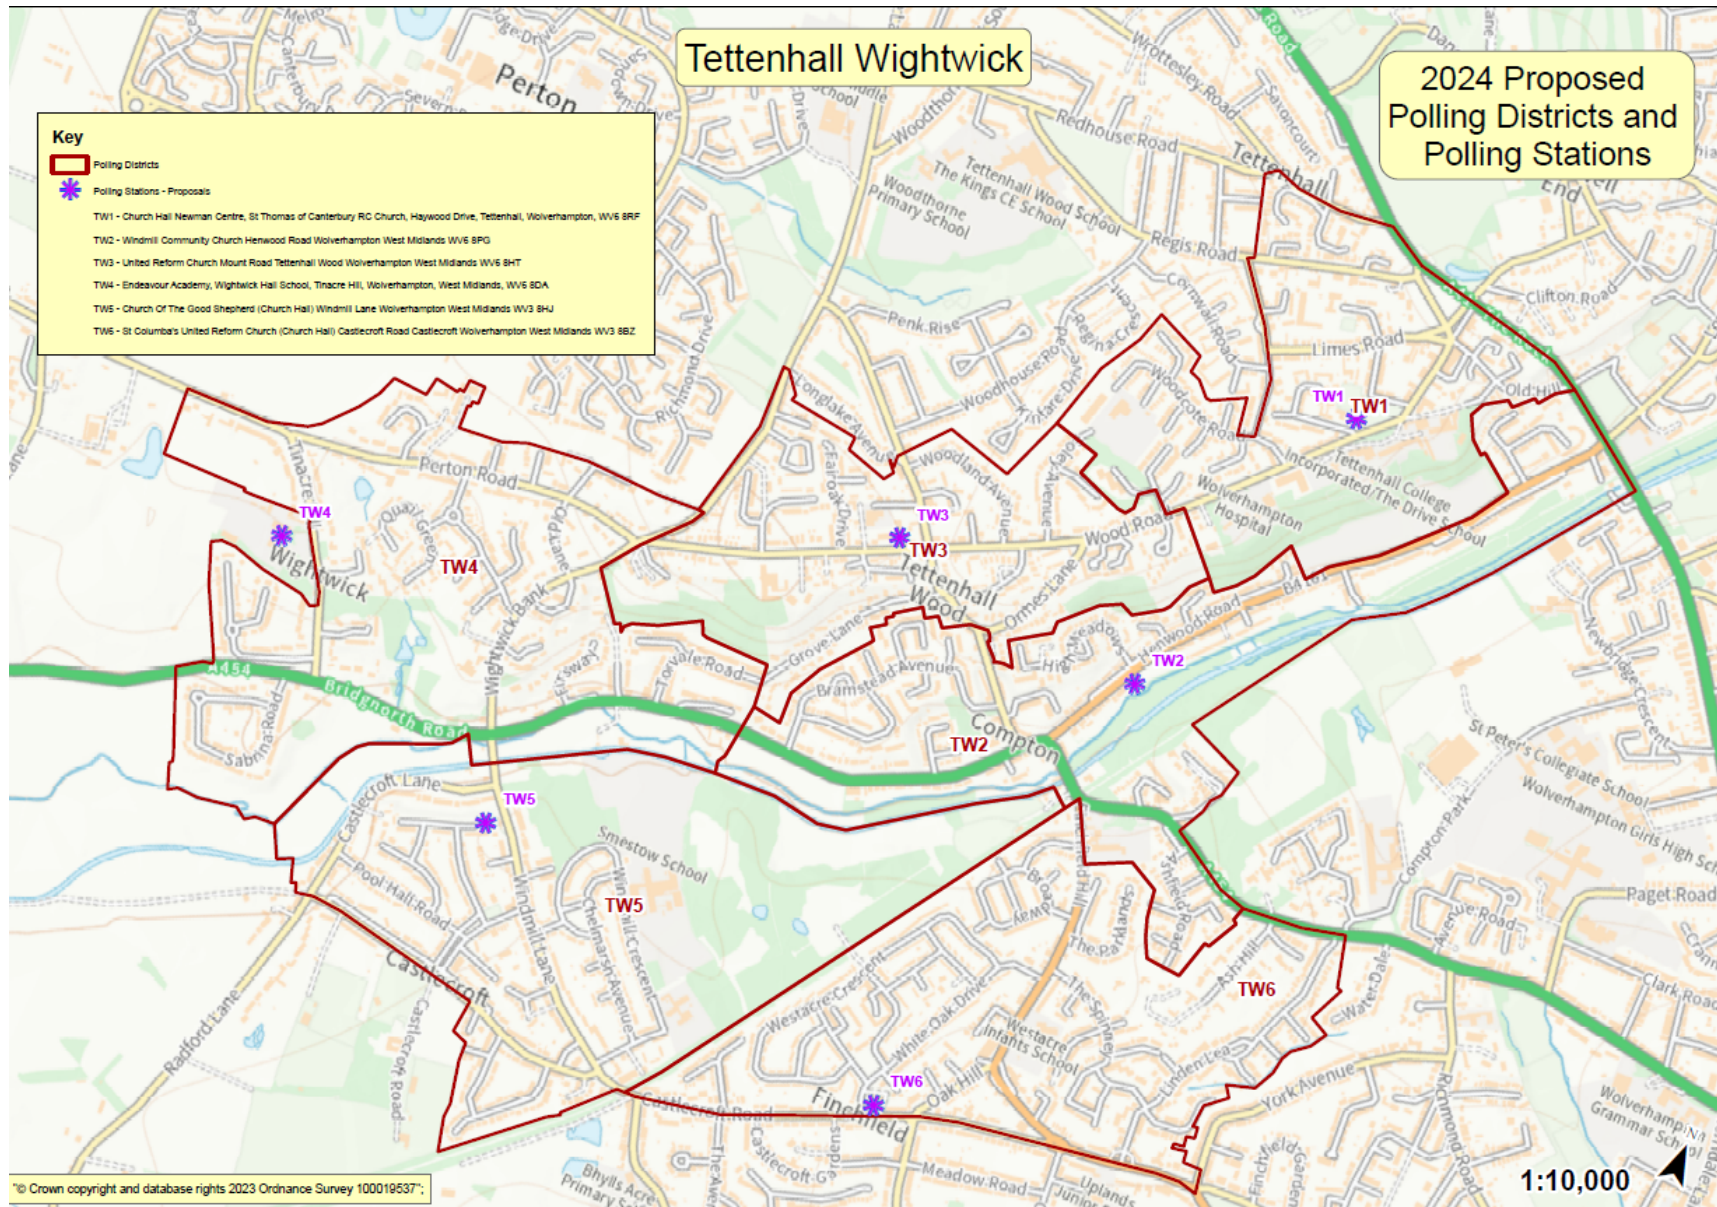

Polling District and Polling Station Final Proposals from Acting Returning Officer