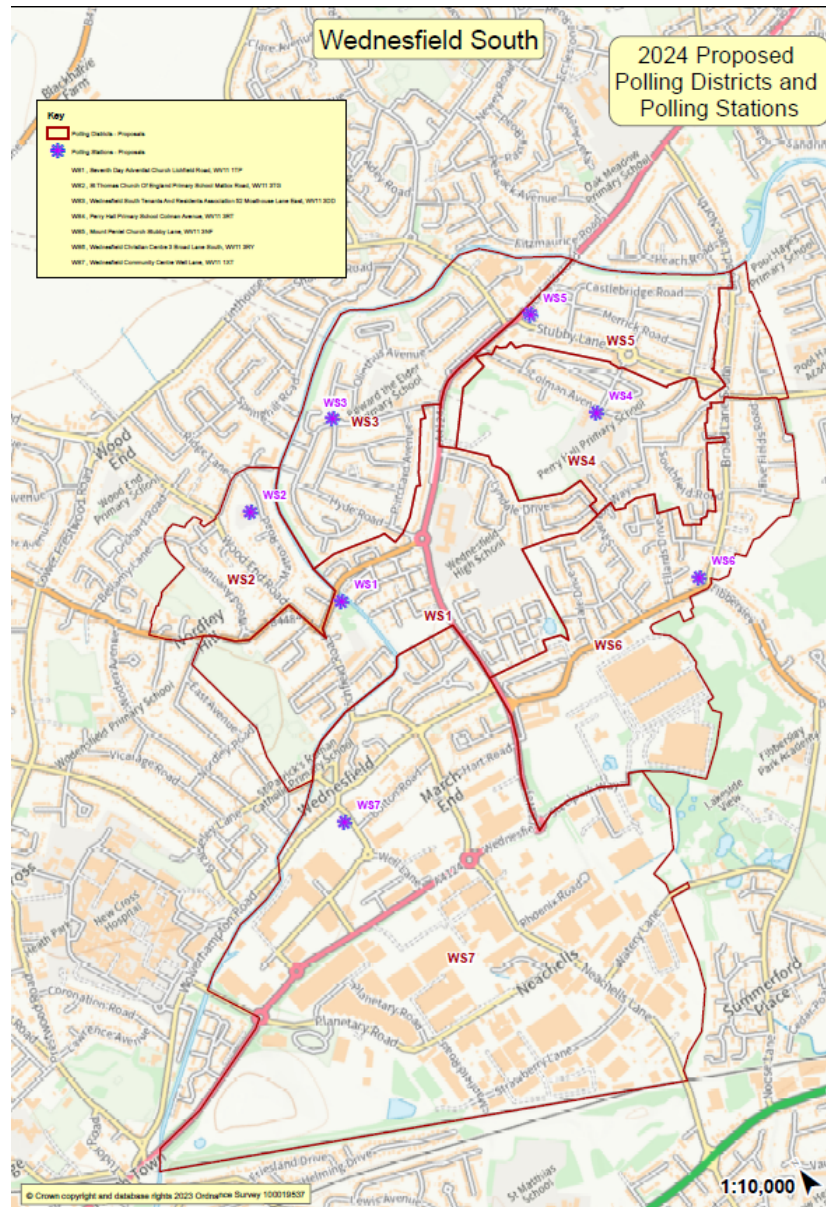

Polling District and Polling Station Final Proposals from Acting Returning Officer