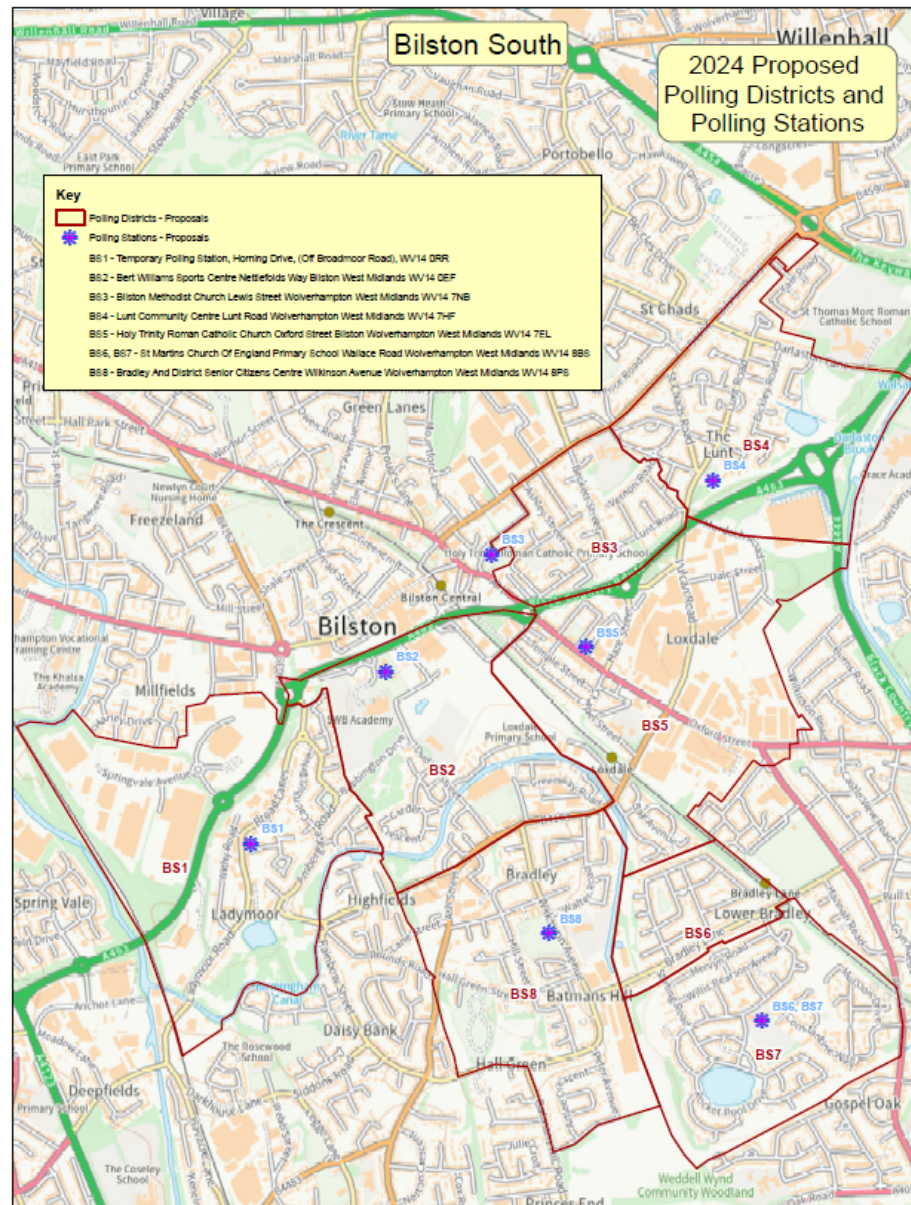

Polling District and Polling Station Final Proposals from Acting Returning Officer