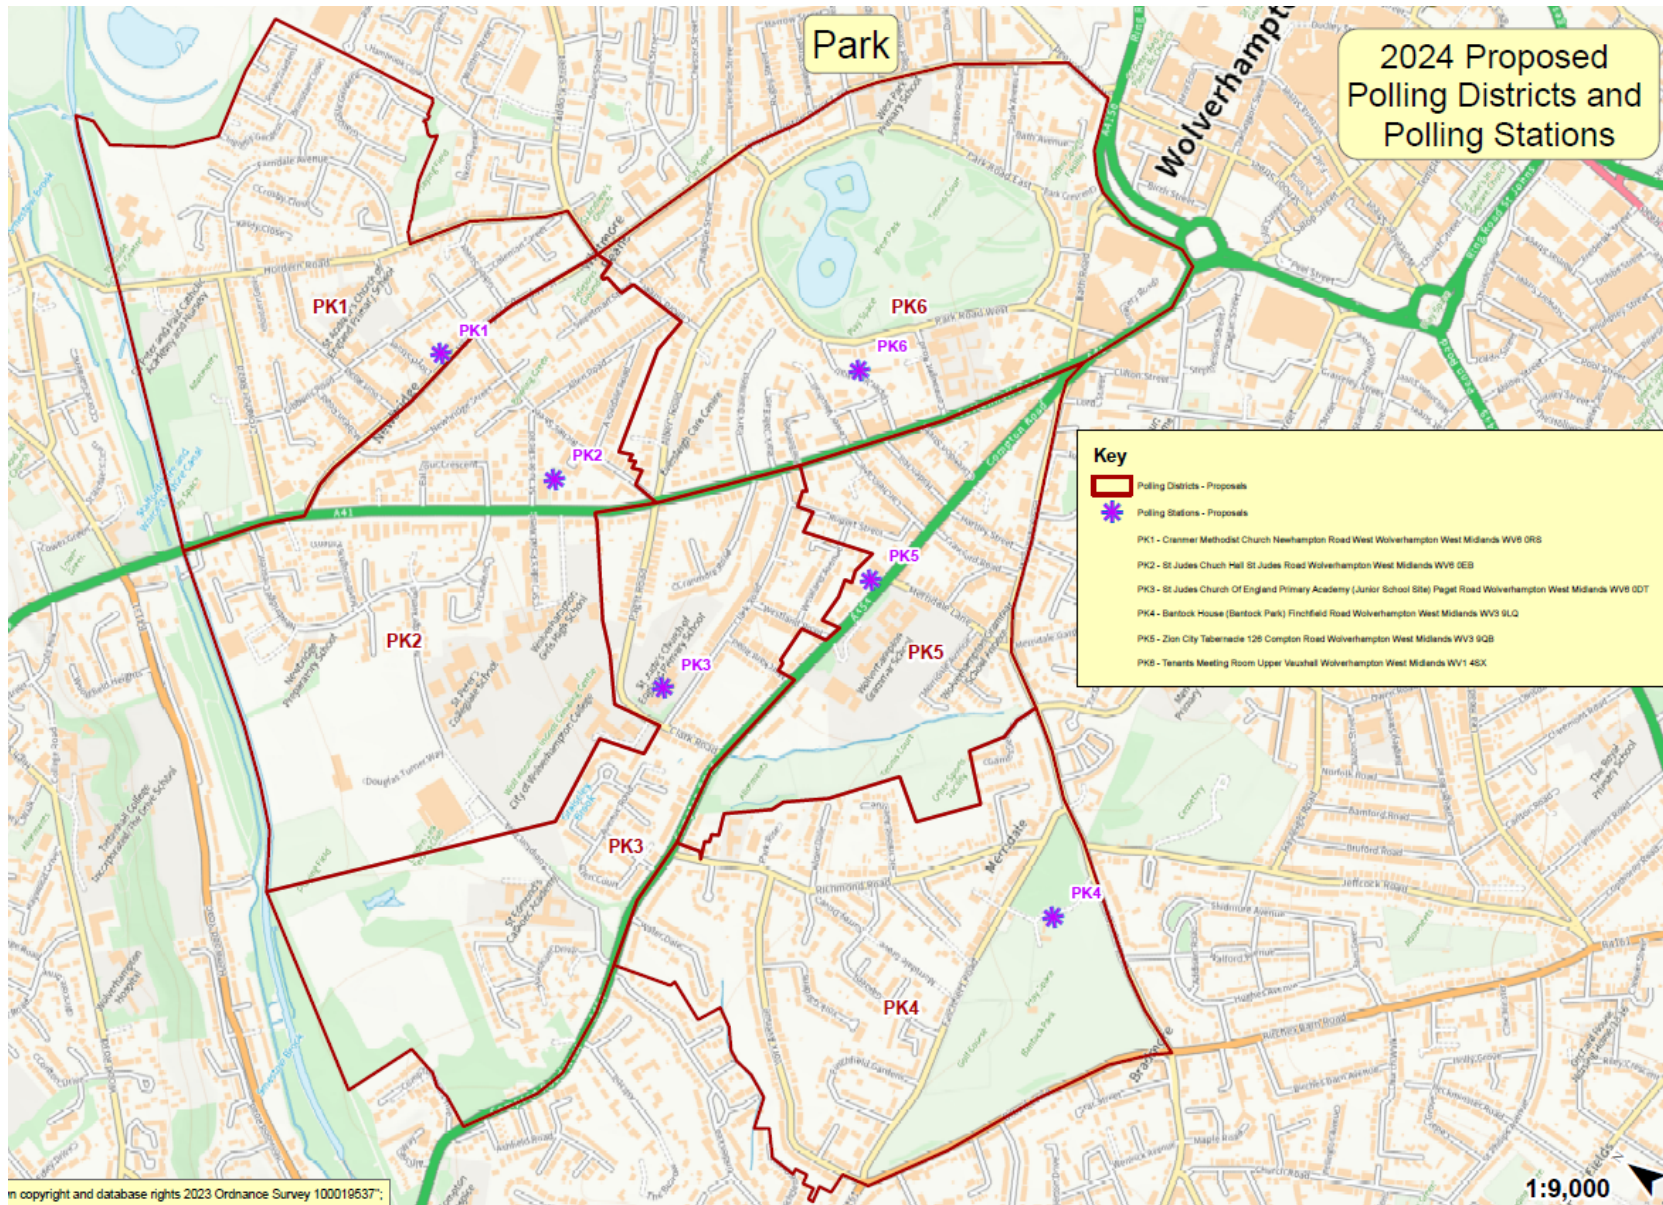

Polling District and Polling Station Final Proposals from Acting Returning Officer