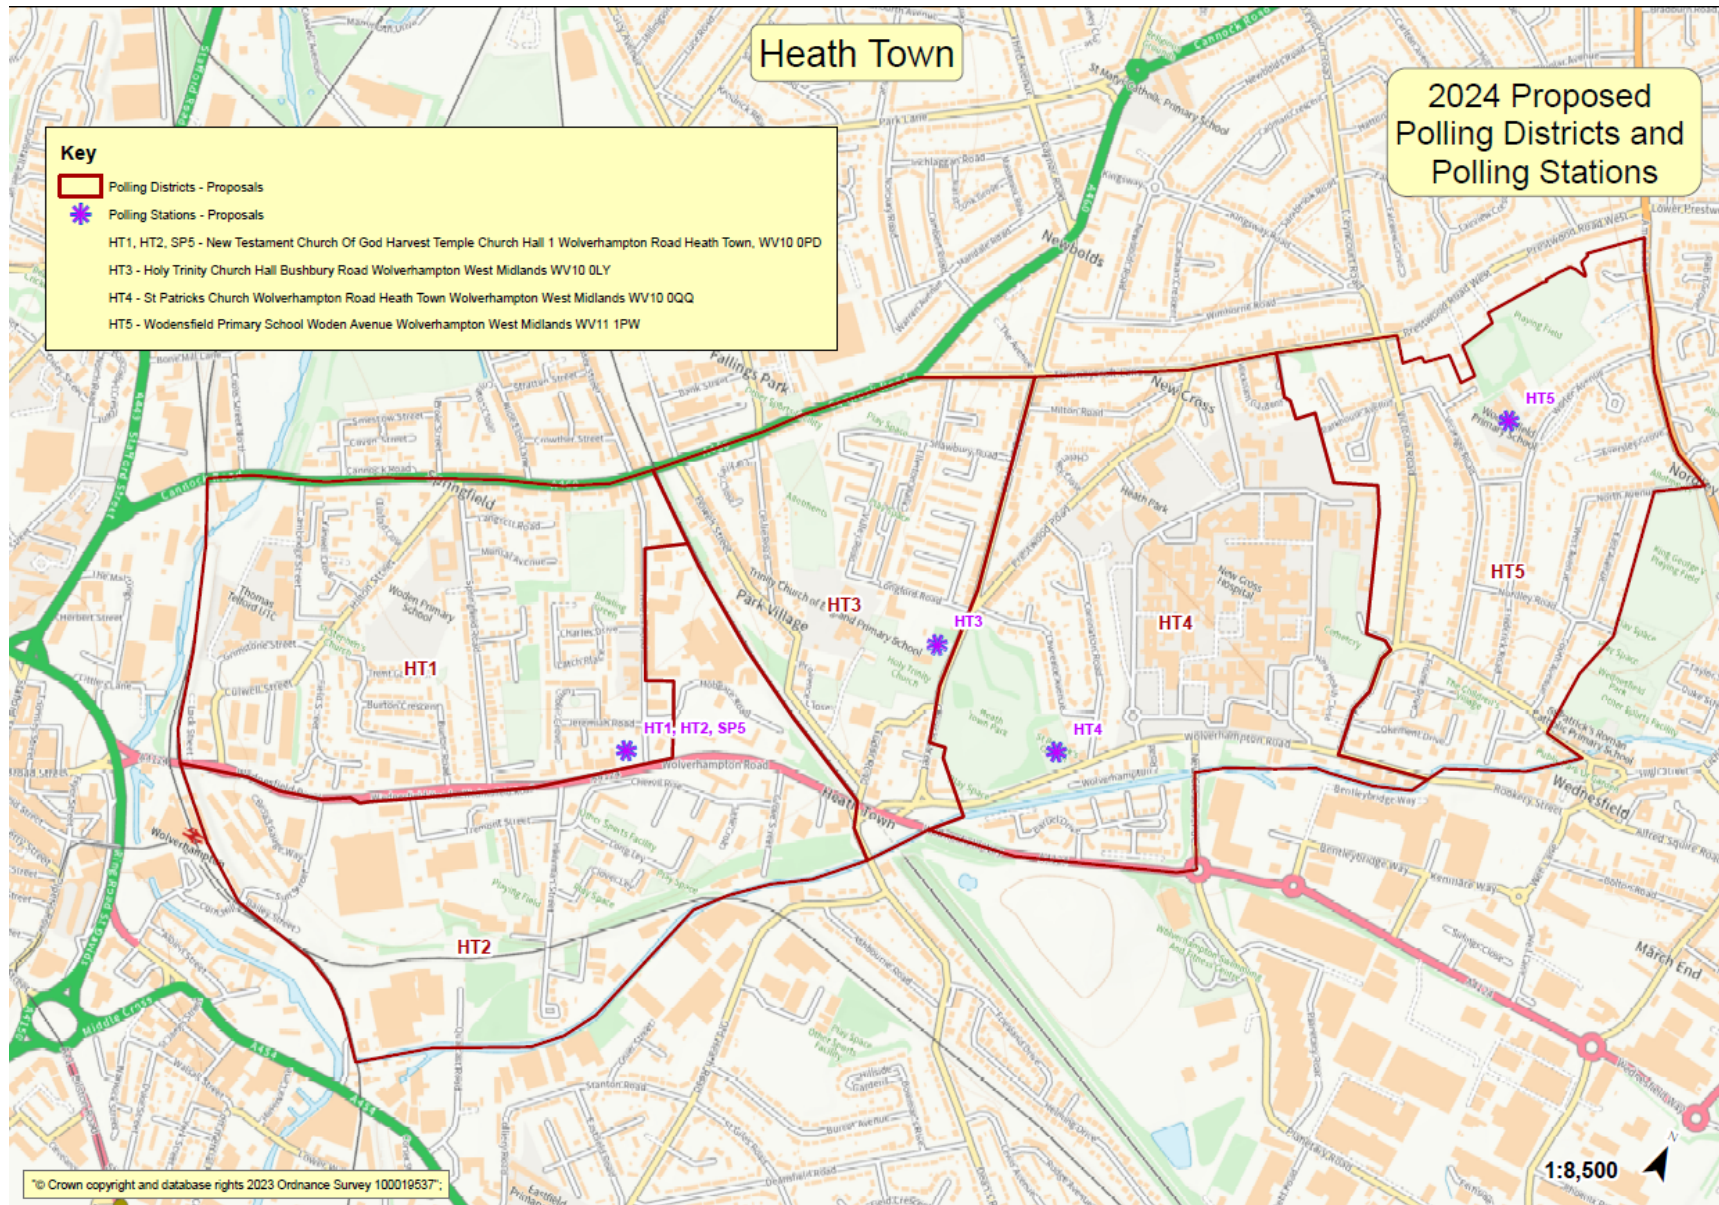

Polling District and Polling Station Final Proposals from Acting Returning Officer